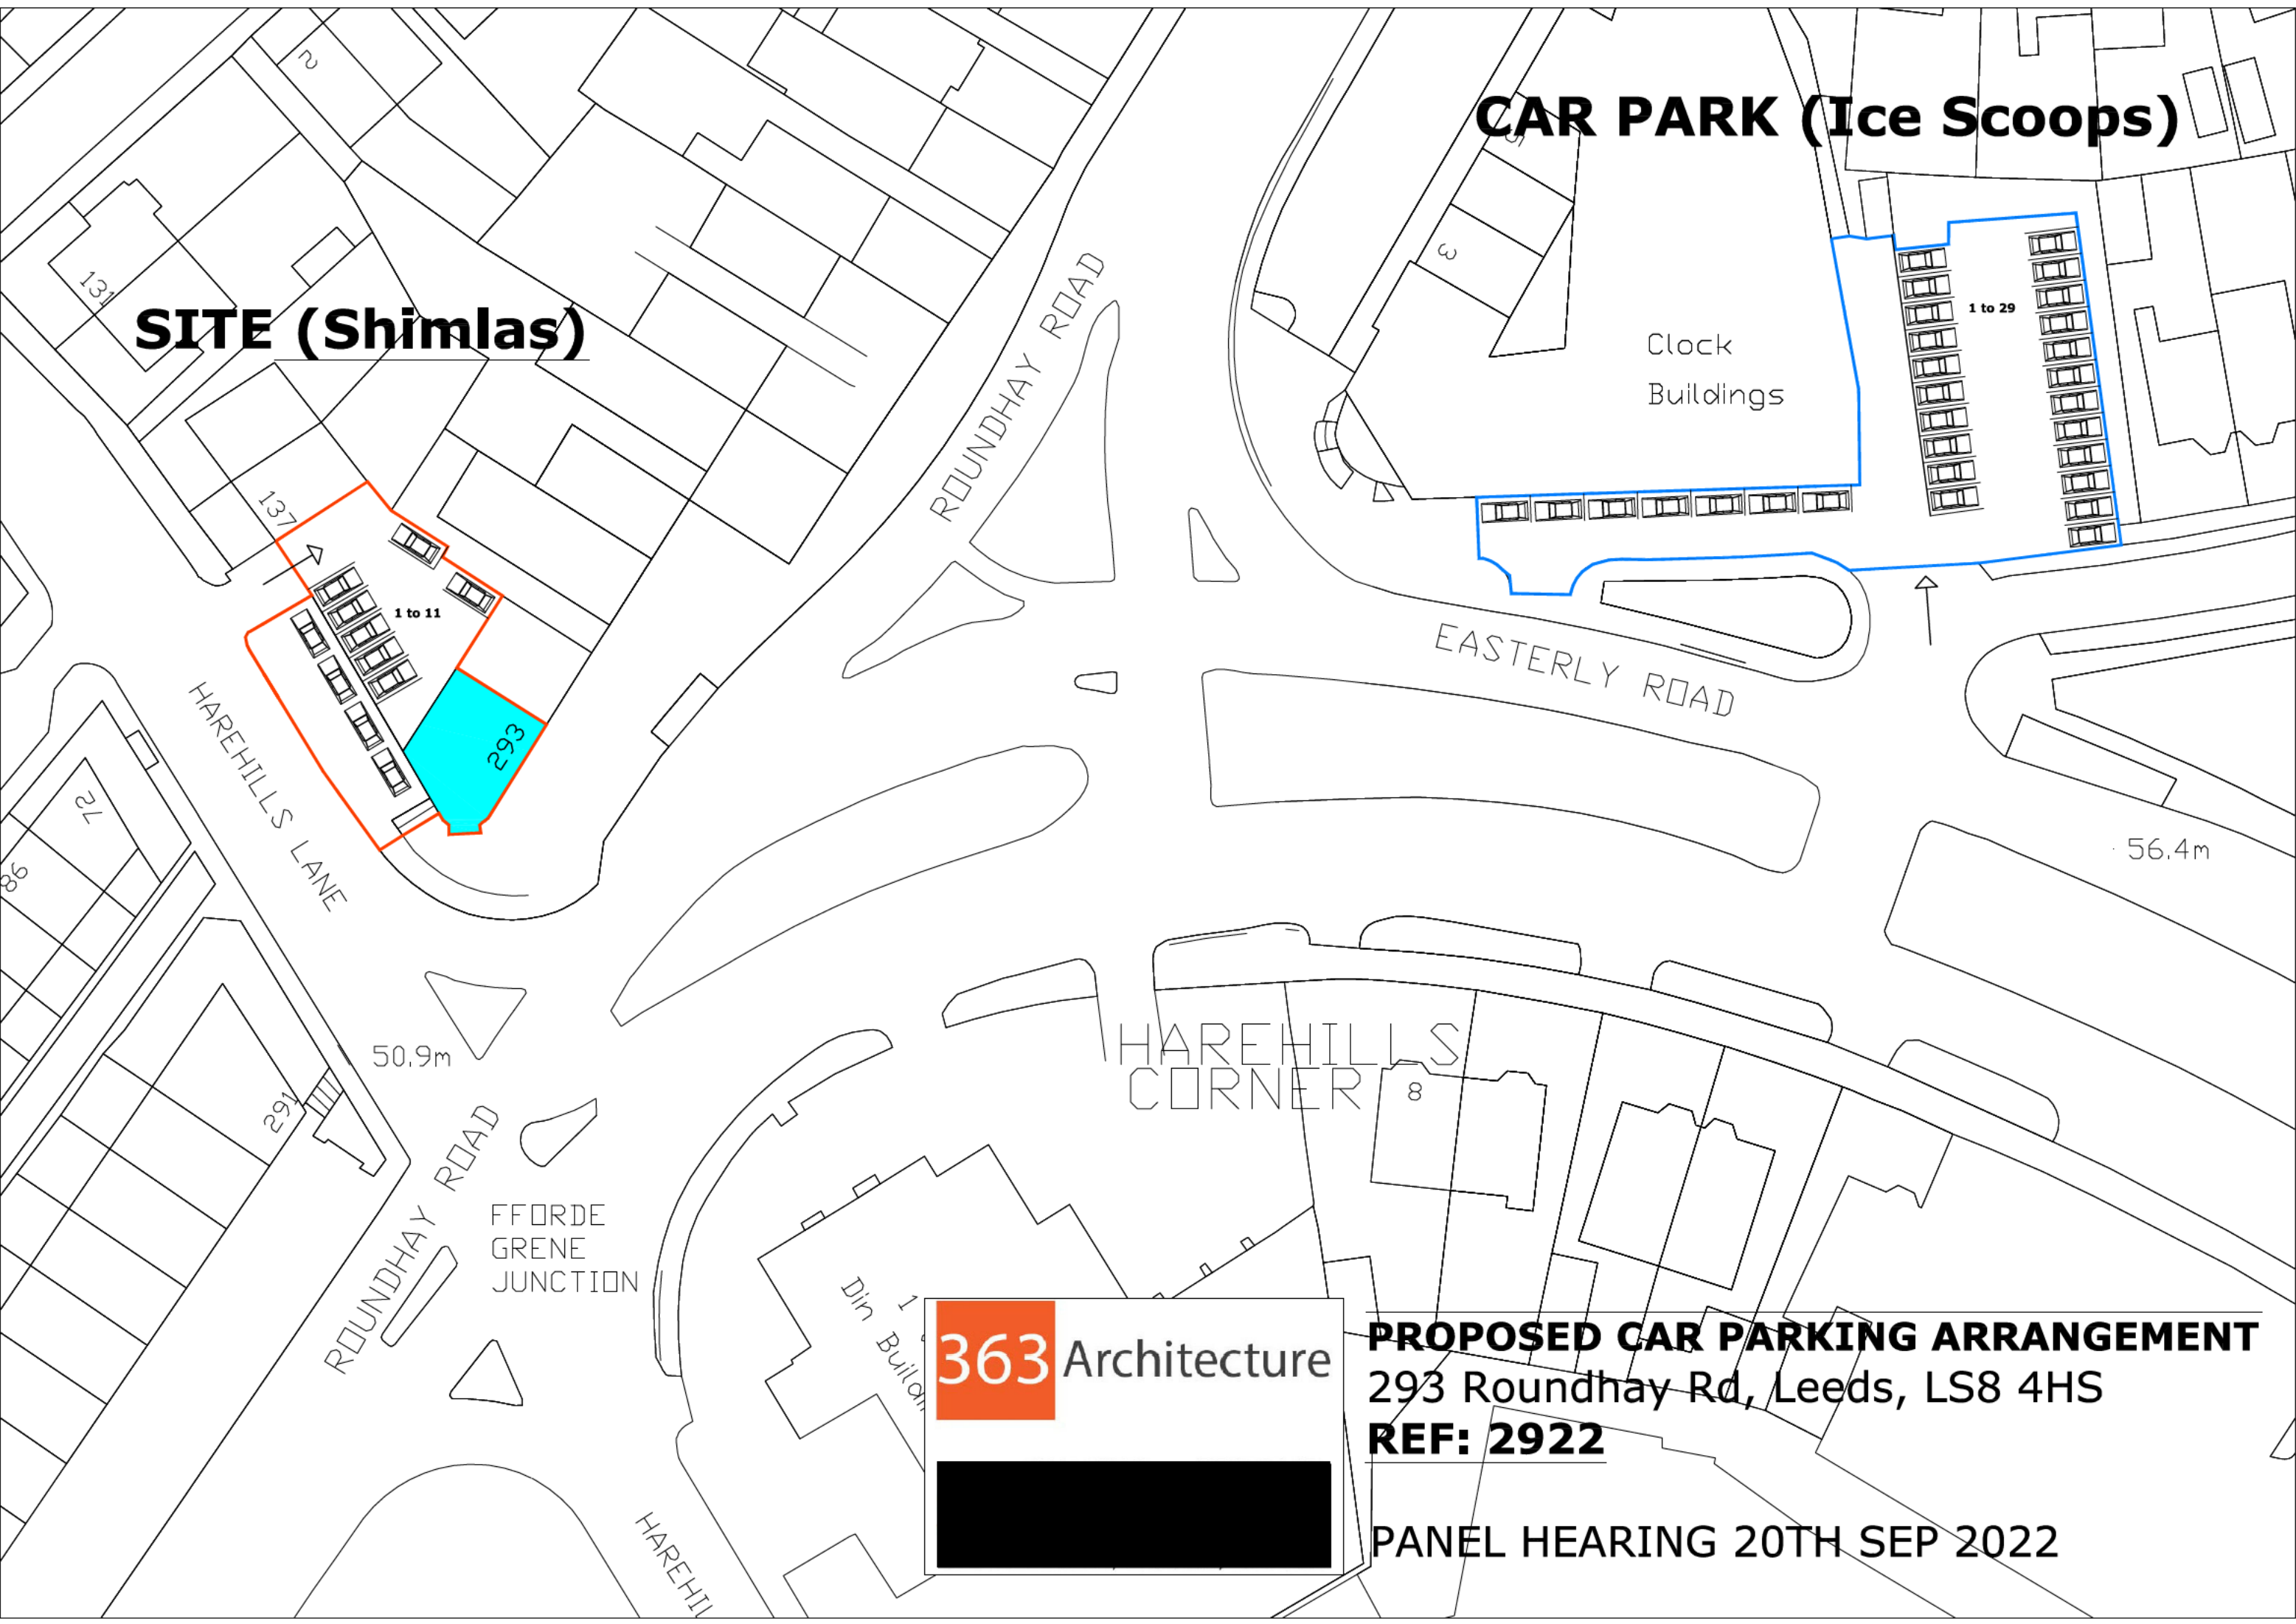

SITE (Shimlas)

CAR PARK (Ice Scoops)

363 Architecture

[Redacted]

PROPOSED CAR PARKING ARRANGEMENT
 293 Roundhay Rd, Leeds, LS8 4HS
REF: 2922

PANEL HEARING 20TH SEP 2022